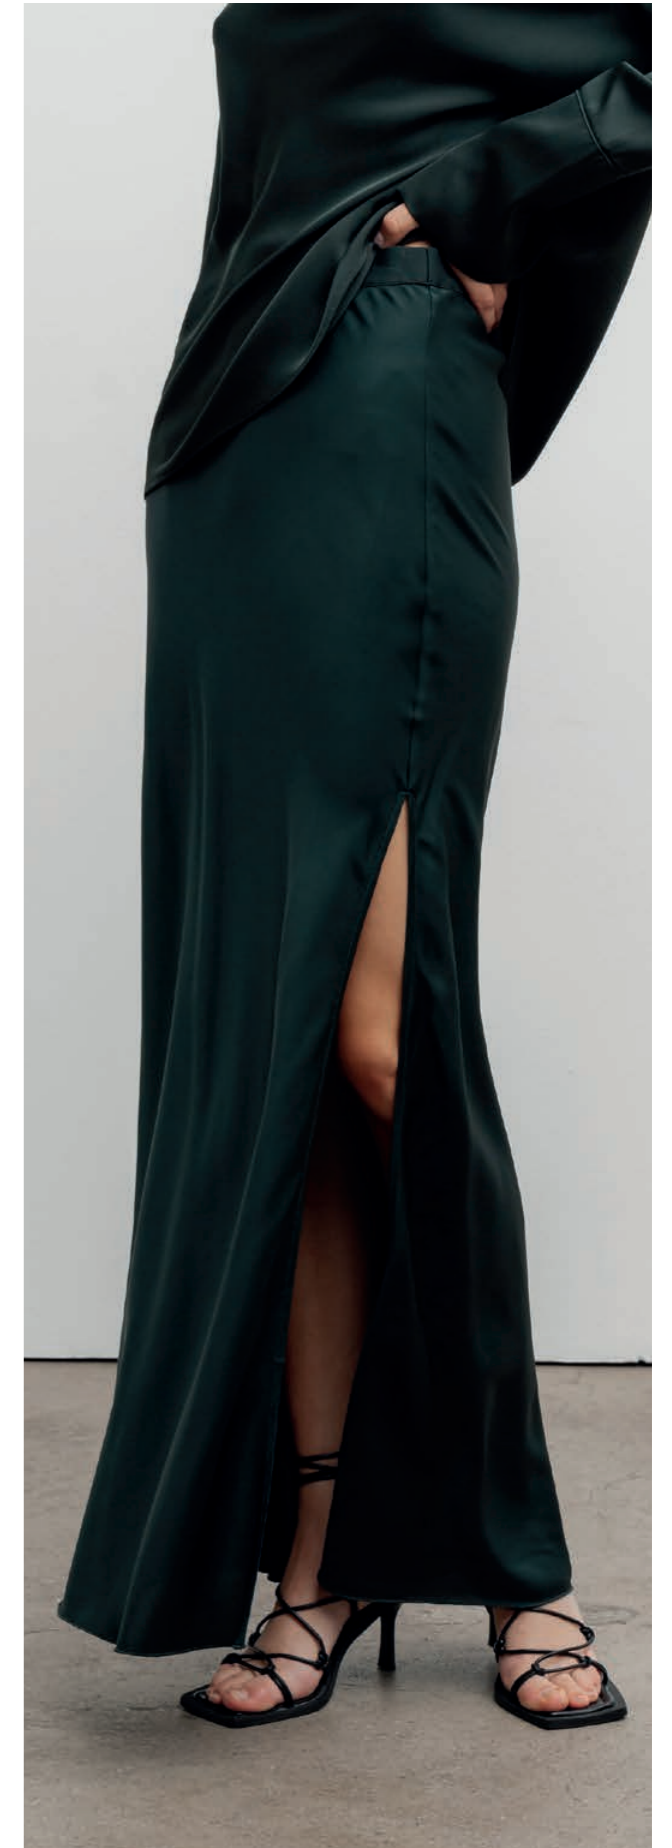

Hana long skirt / deep forest /